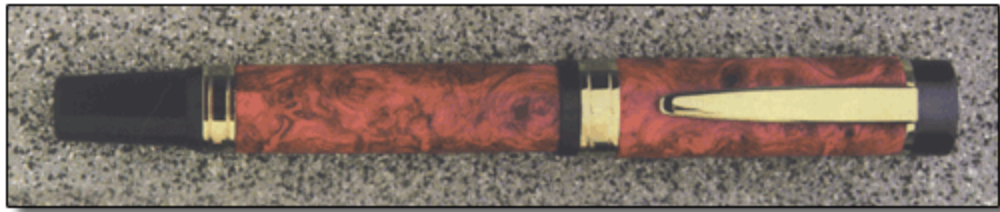

El Grande Pen This pen is available in Rollerball or Fountain and like the higher end Gentleman's pens they use German Iridium Fountain Nibs, or Schmidt / Hauser style Rollerballs. Despite its size these pens are surprisingly light due to the component materials. These are my second best sellers in the fountain arena.

Standard Woods / Stabilized Woods

$ 39.95

Excalibur Pen A Striking compact design, yet well balanced in the hand. Standard 24k Gold Finish. Refills with a readily available Parker refill.

Standard Woods / Stabilized Woods

$ 39.95

Marble / Trustone

$ 44.95